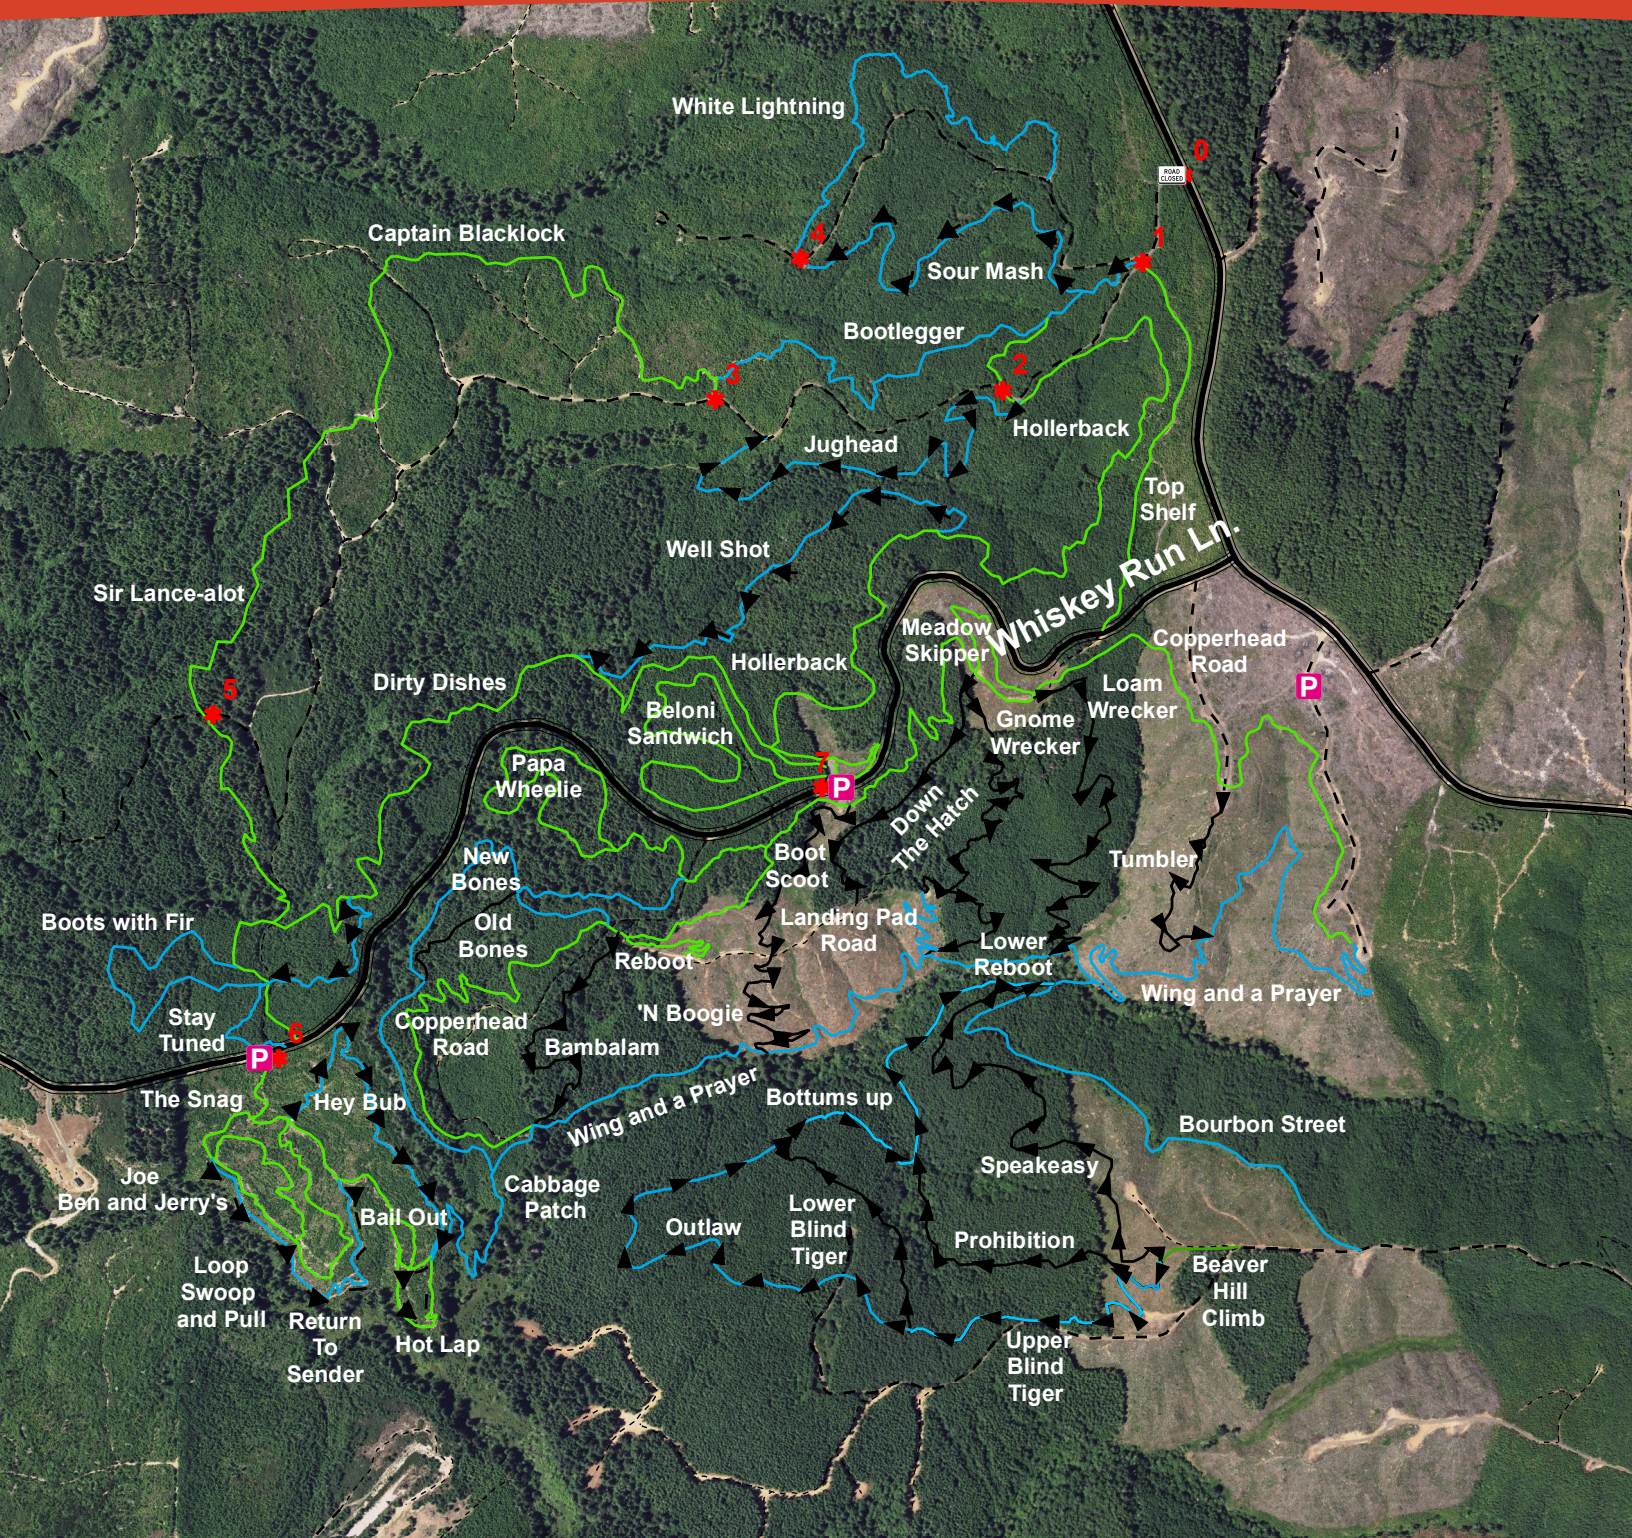

# Whiskey Run Mountain Biking Trail Map

Oregon's  
**Adventure Coast**  
 Coos Bay ~ North Bend ~ Charleston

**MAP KEY - Whiskey Run Mountain Biking Trail**

Trailhead	One Way Trail	Paved Roads
Locked Gate	Difficult	Access Rds - Rock
EMT GPS Points	Easy	Access Rds - Dirt
	Moderate	